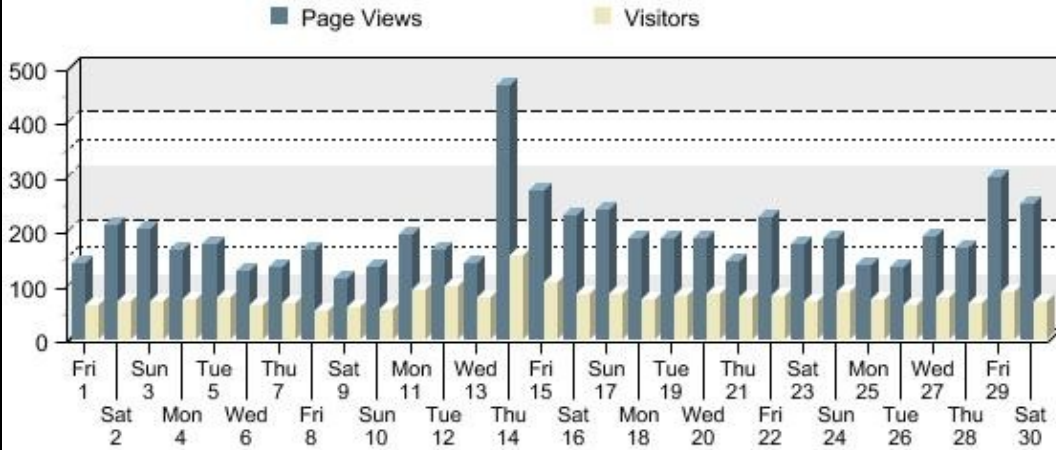

Calendar Summary Report

Reporting Period: November 2019
Report Generated On: Sun, Aug 23, 2020 at 06:31:23 AM

Total Monthly Page Views	5,753	Average Page Views Per Day	191.77
Total Monthly Visitors	2,347	Average Visitors Per Day	78.23
Total Monthly Unique Visitors	1,177	Average Unique Visitors Per Day	39.23
Total Monthly Return Visitors	1,170	Average Return Visitors Per Day	39.00

Sunday	Monday	Tuesday	Wednesday	Thursday	Friday	Saturday
					1 Views: 140 Visitors: 63 Uniques: 24 Returns: 39	2 Views: 211 Visitors: 71 Uniques: 32 Returns: 39
3 Views: 203 Visitors: 72 Uniques: 38 Returns: 34	4 Views: 167 Visitors: 74 Uniques: 35 Returns: 39	5 Views: 176 Visitors: 76 Uniques: 40 Returns: 36	6 Views: 126 Visitors: 63 Uniques: 30 Returns: 33	7 Views: 135 Visitors: 67 Uniques: 35 Returns: 32	8 Views: 166 Visitors: 52 Uniques: 20 Returns: 32	9 Views: 112 Visitors: 59 Uniques: 31 Returns: 28
10 Views: 134 Visitors: 58 Uniques: 26 Returns: 32	11 Views: 193 Visitors: 90 Uniques: 47 Returns: 43	12 Views: 165 Visitors: 99 Uniques: 56 Returns: 43	13 Views: 142 Visitors: 78 Uniques: 38 Returns: 40	14 Views: 470 Visitors: 156 Uniques: 109 Returns: 47	15 Views: 274 Visitors: 104 Uniques: 57 Returns: 47	16 Views: 228 Visitors: 84 Uniques: 48 Returns: 36
17 Views: 238 Visitors: 85 Uniques: 43 Returns: 42	18 Views: 187 Visitors: 73 Uniques: 35 Returns: 38	19 Views: 185 Visitors: 80 Uniques: 39 Returns: 41	20 Views: 187 Visitors: 84 Uniques: 43 Returns: 41	21 Views: 146 Visitors: 77 Uniques: 37 Returns: 40	22 Views: 226 Visitors: 81 Uniques: 38 Returns: 43	23 Views: 177 Visitors: 72 Uniques: 32 Returns: 40
24 Views: 188 Visitors: 87 Uniques: 42 Returns: 45	25 Views: 136 Visitors: 74 Uniques: 30 Returns: 44	26 Views: 134 Visitors: 65 Uniques: 30 Returns: 35	27 Views: 189 Visitors: 77 Uniques: 38 Returns: 39	28 Views: 169 Visitors: 66 Uniques: 22 Returns: 44	29 Views: 300 Visitors: 88 Uniques: 42 Returns: 46	30 Views: 249 Visitors: 72 Uniques: 40 Returns: 32