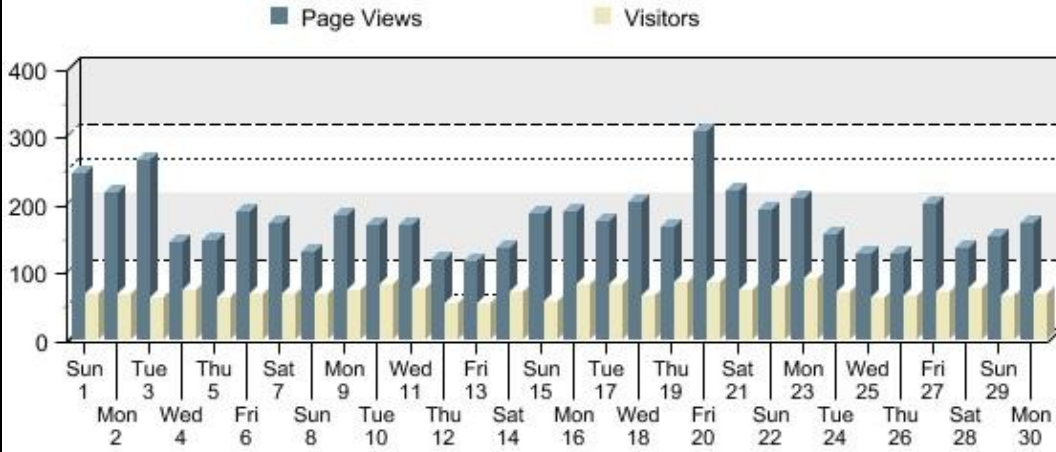

Calendar Summary Report

Reporting Period: September 2019
 Report Generated On: Sun, Aug 23, 2020 at 06:28:46 AM

Total Monthly Page Views	5,315	Average Page Views Per Day	177.17
Total Monthly Visitors	2,118	Average Visitors Per Day	70.60
Total Monthly Unique Visitors	1,006	Average Unique Visitors Per Day	33.53
Total Monthly Return Visitors	1,112	Average Return Visitors Per Day	37.07

Sunday	Monday	Tuesday	Wednesday	Thursday	Friday	Saturday
1 Views: 245 Visitors: 67 Uniques: 31 Returns: 36	2 Views: 217 Visitors: 69 Uniques: 33 Returns: 36	3 Views: 266 Visitors: 62 Uniques: 26 Returns: 36	4 Views: 145 Visitors: 74 Uniques: 33 Returns: 41	5 Views: 146 Visitors: 62 Uniques: 23 Returns: 39	6 Views: 188 Visitors: 68 Uniques: 32 Returns: 36	7 Views: 173 Visitors: 67 Uniques: 34 Returns: 33
8 Views: 130 Visitors: 69 Uniques: 33 Returns: 36	9 Views: 183 Visitors: 74 Uniques: 36 Returns: 38	10 Views: 169 Visitors: 83 Uniques: 36 Returns: 47	11 Views: 168 Visitors: 77 Uniques: 32 Returns: 45	12 Views: 118 Visitors: 54 Uniques: 25 Returns: 29	13 Views: 115 Visitors: 54 Uniques: 22 Returns: 32	14 Views: 134 Visitors: 70 Uniques: 34 Returns: 36
15 Views: 185 Visitors: 57 Uniques: 26 Returns: 31	16 Views: 189 Visitors: 81 Uniques: 44 Returns: 37	17 Views: 176 Visitors: 82 Uniques: 47 Returns: 35	18 Views: 204 Visitors: 64 Uniques: 31 Returns: 33	19 Views: 167 Visitors: 84 Uniques: 48 Returns: 36	20 Views: 307 Visitors: 84 Uniques: 36 Returns: 48	21 Views: 221 Visitors: 72 Uniques: 33 Returns: 39
22 Views: 191 Visitors: 80 Uniques: 43 Returns: 37	23 Views: 209 Visitors: 91 Uniques: 46 Returns: 45	24 Views: 156 Visitors: 70 Uniques: 37 Returns: 33	25 Views: 127 Visitors: 61 Uniques: 29 Returns: 32	26 Views: 128 Visitors: 64 Uniques: 31 Returns: 33	27 Views: 200 Visitors: 71 Uniques: 33 Returns: 38	28 Views: 134 Visitors: 75 Uniques: 38 Returns: 37
29 Views: 152 Visitors: 64 Uniques: 23 Returns: 41	30 Views: 172 Visitors: 68 Uniques: 31 Returns: 37					