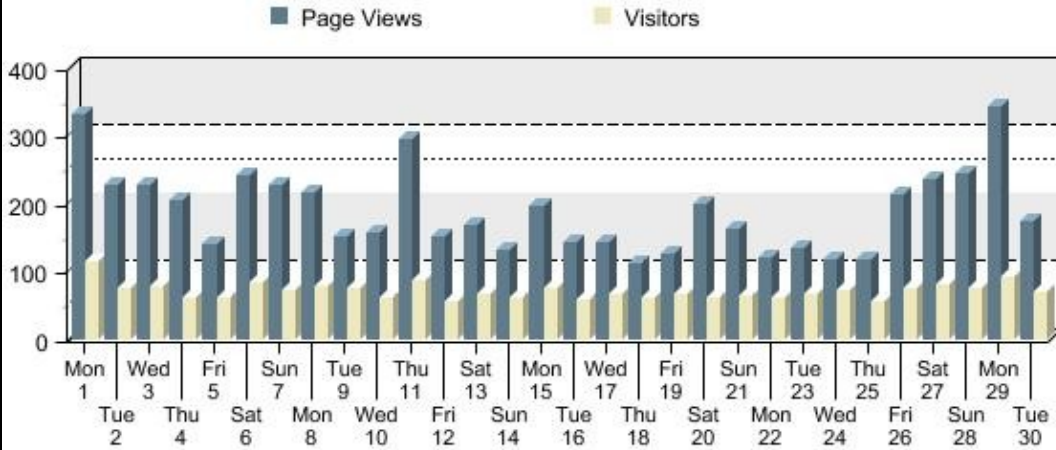

Calendar Summary Report

Reporting Period: April 2019
Report Generated On: Sun, Aug 23, 2020 at 06:14:12 AM

Total Monthly Page Views	5,669	Average Page Views Per Day	188.97
Total Monthly Visitors	2,166	Average Visitors Per Day	72.20
Total Monthly Unique Visitors	921	Average Unique Visitors Per Day	30.70
Total Monthly Return Visitors	1,245	Average Return Visitors Per Day	41.50