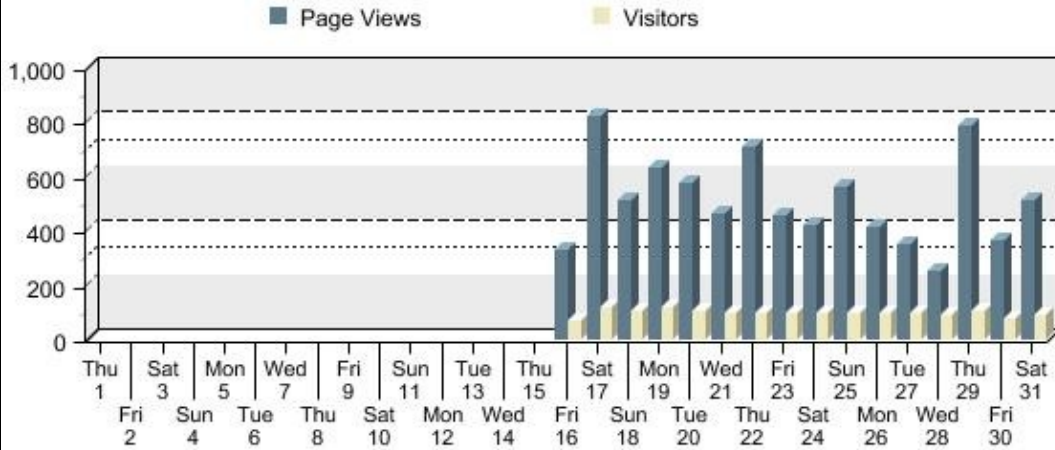

Calendar Summary Report

Reporting Period: March 2018

Report Generated On: Sun, Mar 10, 2019 at 12:42:03 AM

Total Monthly Page Views	8,204	Average Page Views Per Day	512.75
Total Monthly Visitors	1,575	Average Visitors Per Day	98.44
Total Monthly Unique Visitors	728	Average Unique Visitors Per Day	45.50
Total Monthly Return Visitors	847	Average Return Visitors Per Day	52.94

Sunday	Monday	Tuesday	Wednesday	Thursday	Friday	Saturday
				1 Views: 0 Visitors: 0 Uniques: 0 Returns: 0	2 Views: 0 Visitors: 0 Uniques: 0 Returns: 0	3 Views: 0 Visitors: 0 Uniques: 0 Returns: 0
4 Views: 0 Visitors: 0 Uniques: 0 Returns: 0	5 Views: 0 Visitors: 0 Uniques: 0 Returns: 0	6 Views: 0 Visitors: 0 Uniques: 0 Returns: 0	7 Views: 0 Visitors: 0 Uniques: 0 Returns: 0	8 Views: 0 Visitors: 0 Uniques: 0 Returns: 0	9 Views: 0 Visitors: 0 Uniques: 0 Returns: 0	10 Views: 0 Visitors: 0 Uniques: 0 Returns: 0
11 Views: 0 Visitors: 0 Uniques: 0 Returns: 0	12 Views: 0 Visitors: 0 Uniques: 0 Returns: 0	13 Views: 0 Visitors: 0 Uniques: 0 Returns: 0	14 Views: 0 Visitors: 0 Uniques: 0 Returns: 0	15 Views: 0 Visitors: 0 Uniques: 0 Returns: 0	16 Views: 332 Visitors: 70 Uniques: 70 Returns: 0	17 Views: 827 Visitors: 119 Uniques: 97 Returns: 22
18 Views: 515 Visitors: 106 Uniques: 52 Returns: 54	19 Views: 636 Visitors: 117 Uniques: 64 Returns: 53	20 Views: 575 Visitors: 107 Uniques: 45 Returns: 62	21 Views: 467 Visitors: 102 Uniques: 40 Returns: 62	22 Views: 714 Visitors: 101 Uniques: 43 Returns: 58	23 Views: 455 Visitors: 97 Uniques: 35 Returns: 62	24 Views: 422 Visitors: 96 Uniques: 38 Returns: 58
25 Views: 562 Visitors: 99 Uniques: 39 Returns: 60	26 Views: 418 Visitors: 98 Uniques: 38 Returns: 60	27 Views: 354 Visitors: 100 Uniques: 35 Returns: 65	28 Views: 251 Visitors: 89 Uniques: 31 Returns: 58	29 Views: 790 Visitors: 104 Uniques: 41 Returns: 63	30 Views: 369 Visitors: 78 Uniques: 29 Returns: 49	31 Views: 517 Visitors: 92 Uniques: 31 Returns: 61