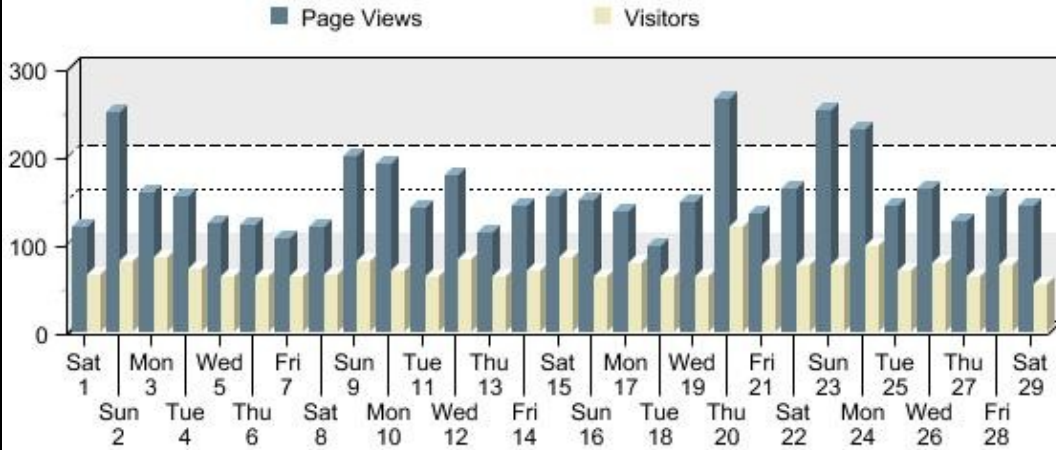

Calendar Summary Report

Reporting Period: February 2020
Report Generated On: Sun, Aug 23, 2020 at 06:53:45 AM

Total Monthly Page Views	4,582	Average Page Views Per Day	158.00
Total Monthly Visitors	2,123	Average Visitors Per Day	73.21
Total Monthly Unique Visitors	1,036	Average Unique Visitors Per Day	35.72
Total Monthly Return Visitors	1,087	Average Return Visitors Per Day	37.48

Sunday	Monday	Tuesday	Wednesday	Thursday	Friday	Saturday
						1 Views: 119 Visitors: 65 Uniques: 23 Returns: 42
2 Views: 251 Visitors: 80 Uniques: 48 Returns: 32	3 Views: 159 Visitors: 85 Uniques: 41 Returns: 44	4 Views: 154 Visitors: 72 Uniques: 29 Returns: 43	5 Views: 123 Visitors: 63 Uniques: 32 Returns: 31	6 Views: 122 Visitors: 62 Uniques: 26 Returns: 36	7 Views: 107 Visitors: 62 Uniques: 29 Returns: 33	8 Views: 119 Visitors: 66 Uniques: 31 Returns: 35
9 Views: 199 Visitors: 81 Uniques: 44 Returns: 37	10 Views: 192 Visitors: 69 Uniques: 28 Returns: 41	11 Views: 142 Visitors: 62 Uniques: 26 Returns: 36	12 Views: 179 Visitors: 82 Uniques: 42 Returns: 40	13 Views: 112 Visitors: 64 Uniques: 22 Returns: 42	14 Views: 144 Visitors: 69 Uniques: 32 Returns: 37	15 Views: 154 Visitors: 85 Uniques: 52 Returns: 33
16 Views: 149 Visitors: 64 Uniques: 30 Returns: 34	17 Views: 137 Visitors: 78 Uniques: 33 Returns: 45	18 Views: 98 Visitors: 62 Uniques: 35 Returns: 27	19 Views: 147 Visitors: 63 Uniques: 30 Returns: 33	20 Views: 265 Visitors: 119 Uniques: 79 Returns: 40	21 Views: 135 Visitors: 76 Uniques: 27 Returns: 49	22 Views: 162 Visitors: 77 Uniques: 41 Returns: 36
23 Views: 253 Visitors: 77 Uniques: 33 Returns: 44	24 Views: 230 Visitors: 98 Uniques: 47 Returns: 51	25 Views: 144 Visitors: 70 Uniques: 38 Returns: 32	26 Views: 163 Visitors: 78 Uniques: 40 Returns: 38	27 Views: 125 Visitors: 64 Uniques: 30 Returns: 34	28 Views: 154 Visitors: 75 Uniques: 40 Returns: 35	29 Views: 144 Visitors: 55 Uniques: 28 Returns: 27