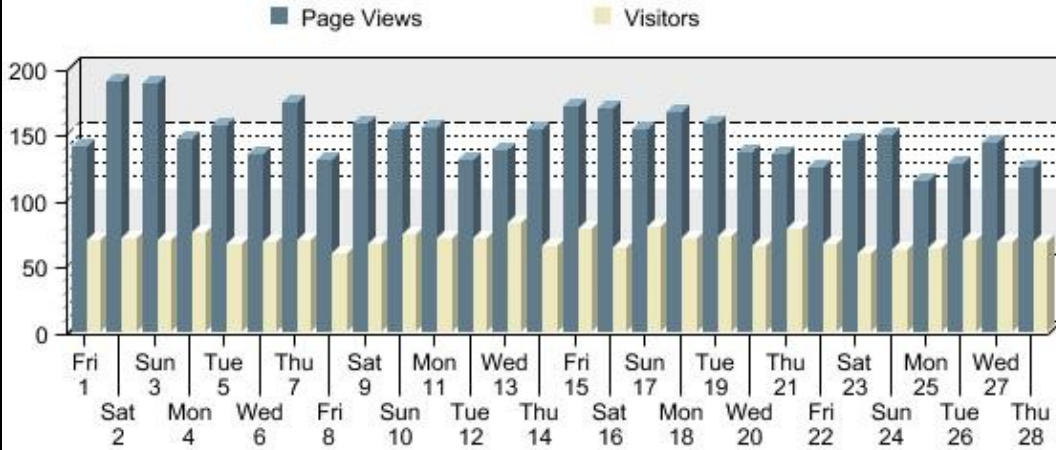

Calendar Summary Report

Reporting Period: February 2019
Report Generated On: Sun, Mar 10, 2019 at 03:01:32 AM

Total Monthly Page Views	4,164	Average Page Views Per Day	148.71
Total Monthly Visitors	1,943	Average Visitors Per Day	69.39
Total Monthly Unique Visitors	850	Average Unique Visitors Per Day	30.36
Total Monthly Return Visitors	1,093	Average Return Visitors Per Day	39.04

Sunday	Monday	Tuesday	Wednesday	Thursday	Friday	Saturday
					1 Views: 140 Visitors: 70 Uniques: 30 Returns: 40	2 Views: 190 Visitors: 71 Uniques: 31 Returns: 40
3 Views: 188 Visitors: 69 Uniques: 32 Returns: 37	4 Views: 147 Visitors: 76 Uniques: 31 Returns: 45	5 Views: 156 Visitors: 67 Uniques: 29 Returns: 38	6 Views: 135 Visitors: 68 Uniques: 28 Returns: 40	7 Views: 174 Visitors: 69 Uniques: 23 Returns: 46	8 Views: 130 Visitors: 60 Uniques: 27 Returns: 33	9 Views: 158 Visitors: 66 Uniques: 28 Returns: 38
10 Views: 153 Visitors: 74 Uniques: 37 Returns: 37	11 Views: 155 Visitors: 71 Uniques: 32 Returns: 39	12 Views: 130 Visitors: 71 Uniques: 30 Returns: 41	13 Views: 138 Visitors: 82 Uniques: 39 Returns: 43	14 Views: 153 Visitors: 65 Uniques: 28 Returns: 37	15 Views: 171 Visitors: 78 Uniques: 34 Returns: 44	16 Views: 169 Visitors: 64 Uniques: 31 Returns: 33
17 Views: 154 Visitors: 79 Uniques: 36 Returns: 43	18 Views: 166 Visitors: 71 Uniques: 28 Returns: 43	19 Views: 158 Visitors: 73 Uniques: 33 Returns: 40	20 Views: 136 Visitors: 65 Uniques: 23 Returns: 42	21 Views: 135 Visitors: 78 Uniques: 35 Returns: 43	22 Views: 124 Visitors: 66 Uniques: 29 Returns: 37	23 Views: 145 Visitors: 59 Uniques: 29 Returns: 30
24 Views: 149 Visitors: 62 Uniques: 28 Returns: 34	25 Views: 115 Visitors: 64 Uniques: 25 Returns: 39	26 Views: 127 Visitors: 69 Uniques: 35 Returns: 34	27 Views: 143 Visitors: 68 Uniques: 31 Returns: 37	28 Views: 125 Visitors: 68 Uniques: 28 Returns: 40		