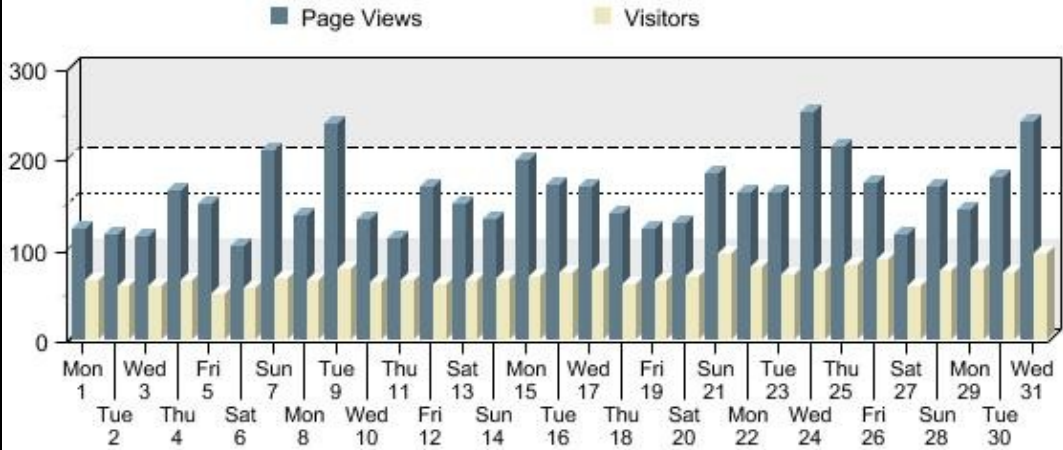

## Calendar Summary Report

Reporting Period: October 2018  
Report Generated On: Sun, Mar 10, 2019 at 01:57:10 AM

Total Monthly Page Views	4,984	Average Page Views Per Day	160.77
Total Monthly Visitors	2,182	Average Visitors Per Day	70.39
Total Monthly Unique Visitors	907	Average Unique Visitors Per Day	29.26
Total Monthly Return Visitors	1,275	Average Return Visitors Per Day	41.13