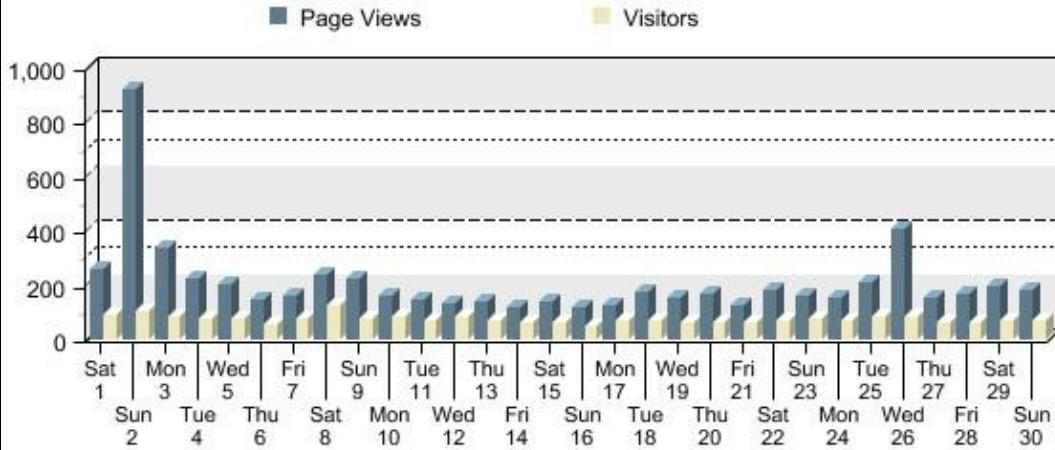

Calendar Summary Report

Reporting Period: June 2019
Report Generated On: Sun, Aug 23, 2020 at 06:21:33 AM

Total Monthly Page Views	6,278	Average Page Views Per Day	209.27
Total Monthly Visitors	2,242	Average Visitors Per Day	74.73
Total Monthly Unique Visitors	963	Average Unique Visitors Per Day	32.10
Total Monthly Return Visitors	1,279	Average Return Visitors Per Day	42.63

30

Views: **186**

Visitors: **73**

Uniques: **34**

Returns: **39**

--	--	--	--	--	--	--	--