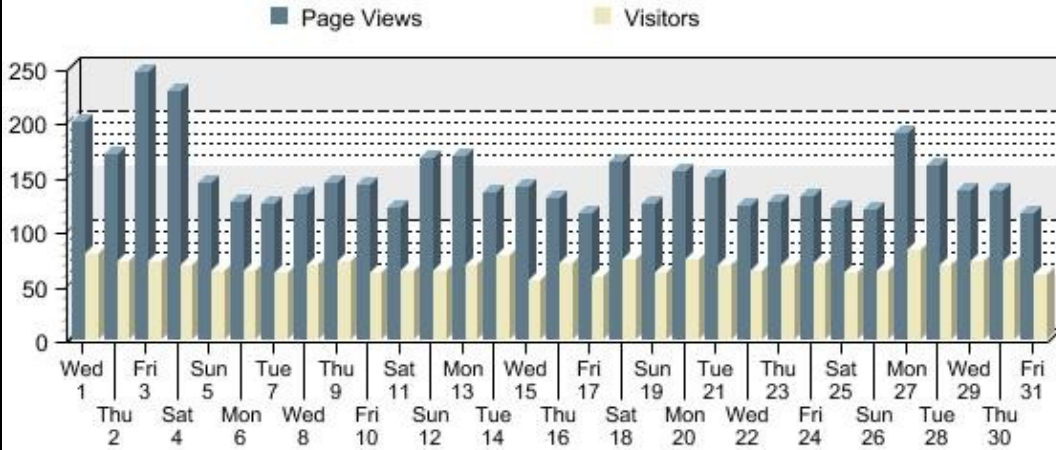

## Calendar Summary Report

Reporting Period: January 2020  
Report Generated On: Sun, Aug 23, 2020 at 06:52:55 AM

Total Monthly Page Views	4,604	Average Page Views Per Day	148.52
Total Monthly Visitors	2,099	Average Visitors Per Day	67.71
Total Monthly Unique Visitors	1,010	Average Unique Visitors Per Day	32.58
Total Monthly Return Visitors	1,089	Average Return Visitors Per Day	35.13